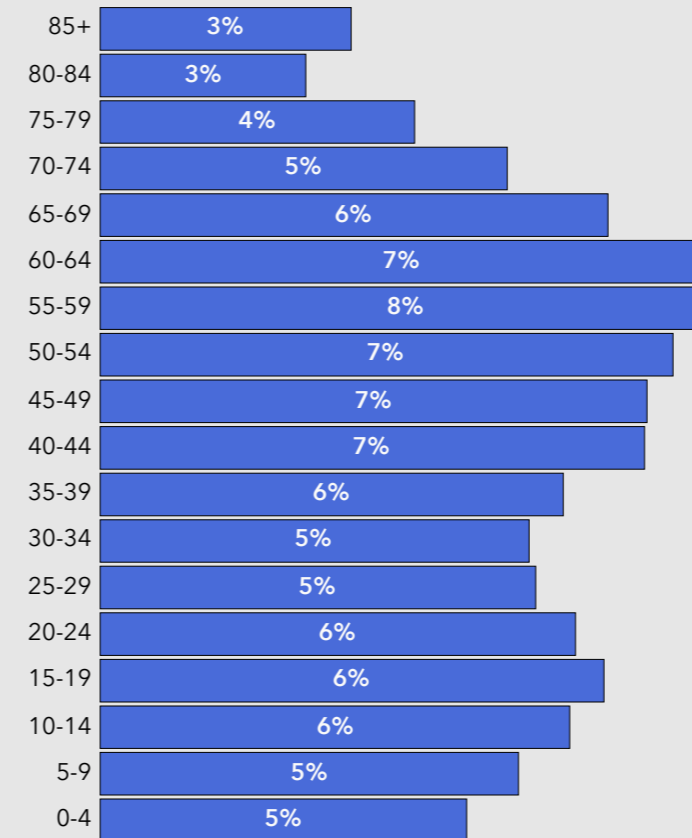

## Ste. Genevieve United Church

15 minutes

### Religious Affiliation

### Age