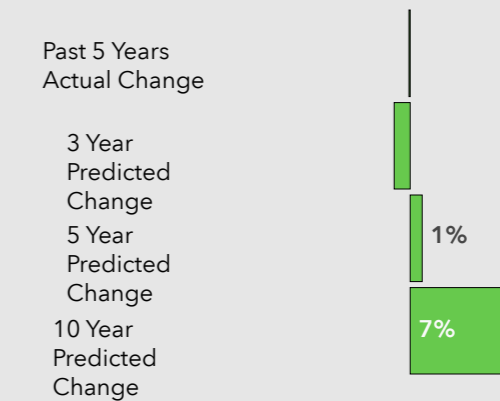

Population Change

Household Types