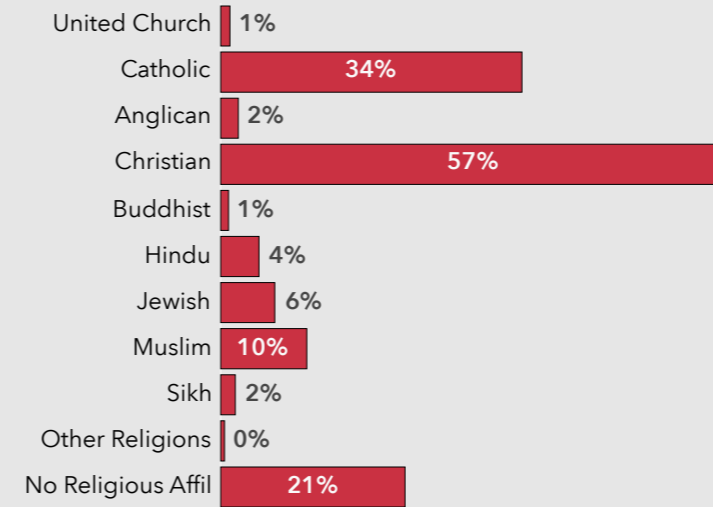

Religious Affiliation