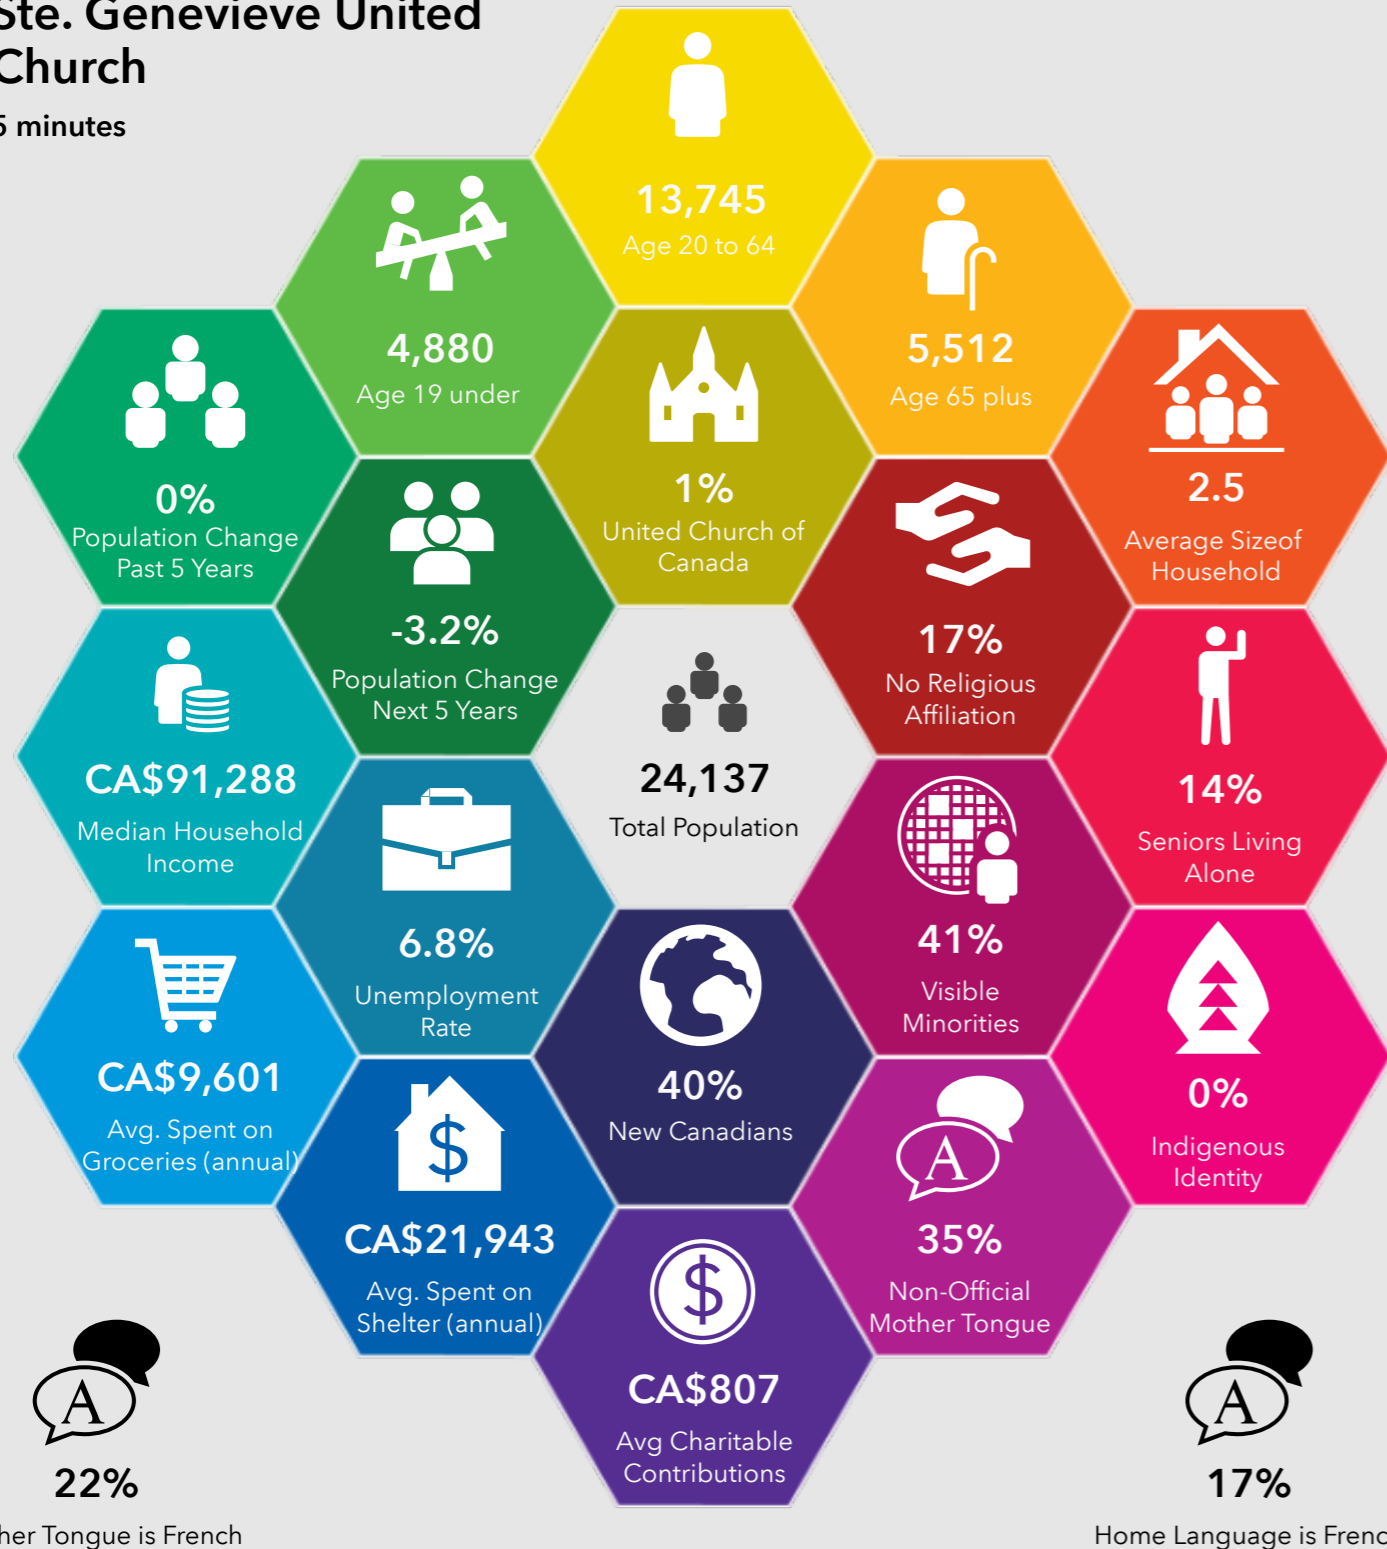

NEIGHBOURHOOD PROFILE

Ste. Genevieve United Church

5 minutes

Religious Affiliation

Age

Population Change

Household Types