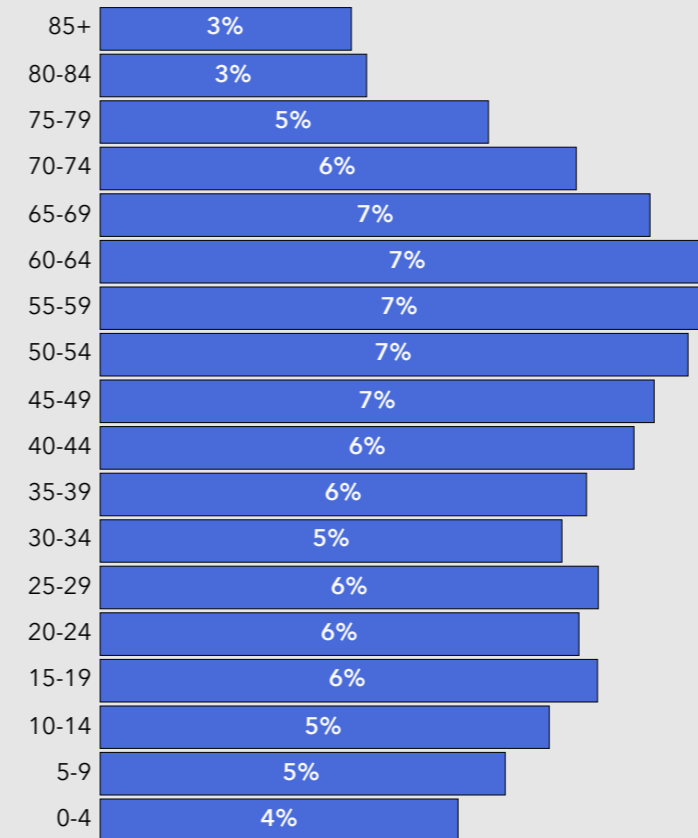

NEIGHBOURHOOD PROFILE

Ste. Genevieve United Church

5 minutes

Religious Affiliation

Age

Population Change

Household Types