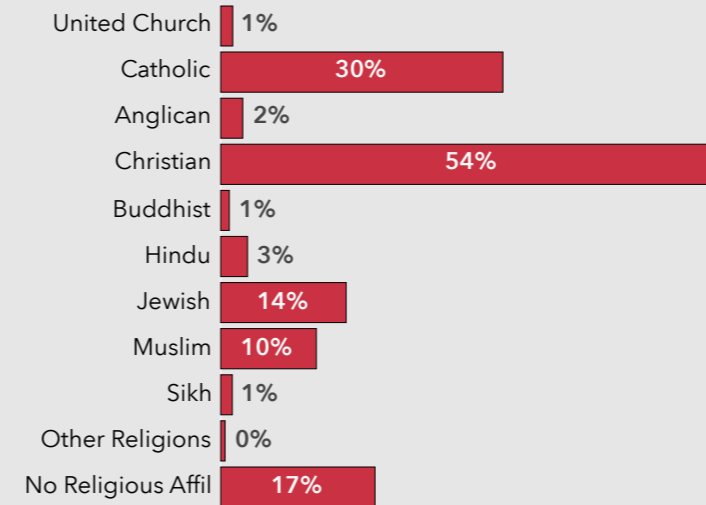

NEIGHBOURHOOD PROFILE

Ste. Genevieve United Church

5 minutes

Religious Affiliation

Age

Population Change

Household Types