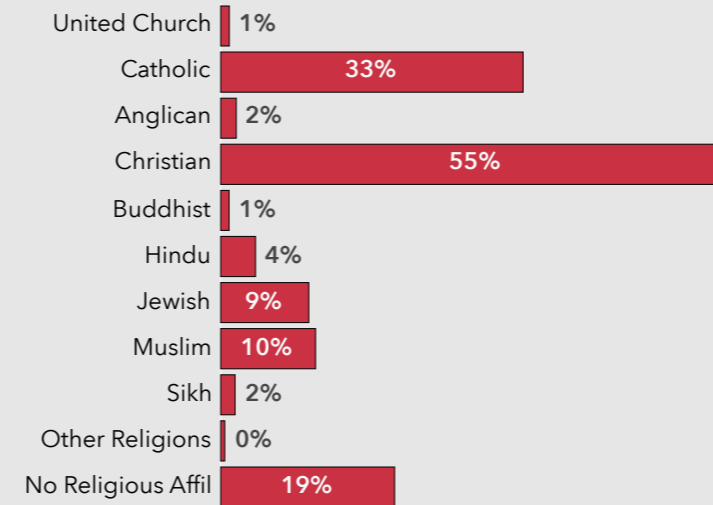

NEIGHBOURHOOD PROFILE

Ste. Genevieve United Church

10 minutes

Religious Affiliation

Age

Population Change

Household Types

Mother Tongue is French