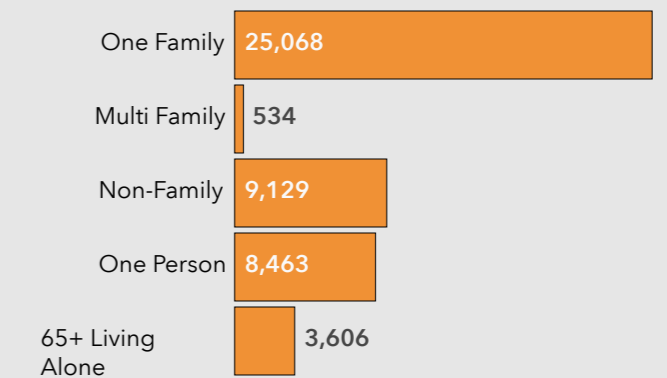

NEIGHBOURHOOD PROFILE

Ste. Genevieve United Church

10 minutes

Religious Affiliation

Age

Population Change

Household Types

Mother Tongue is French