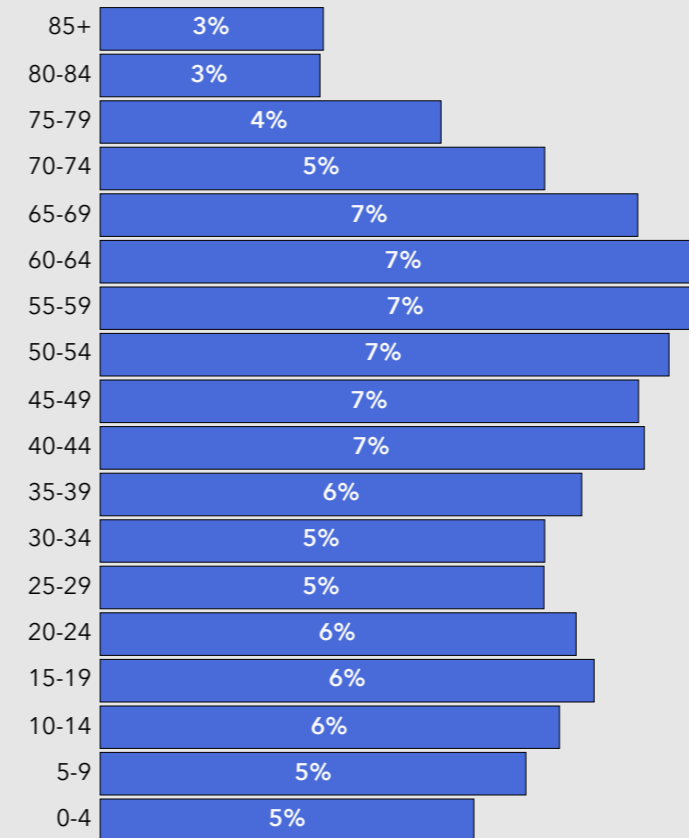

NEIGHBOURHOOD PROFILE

Ste. Genevieve United Church

10 minutes

Religious Affiliation

Age

Population Change

Household Types

Mother Tongue is French